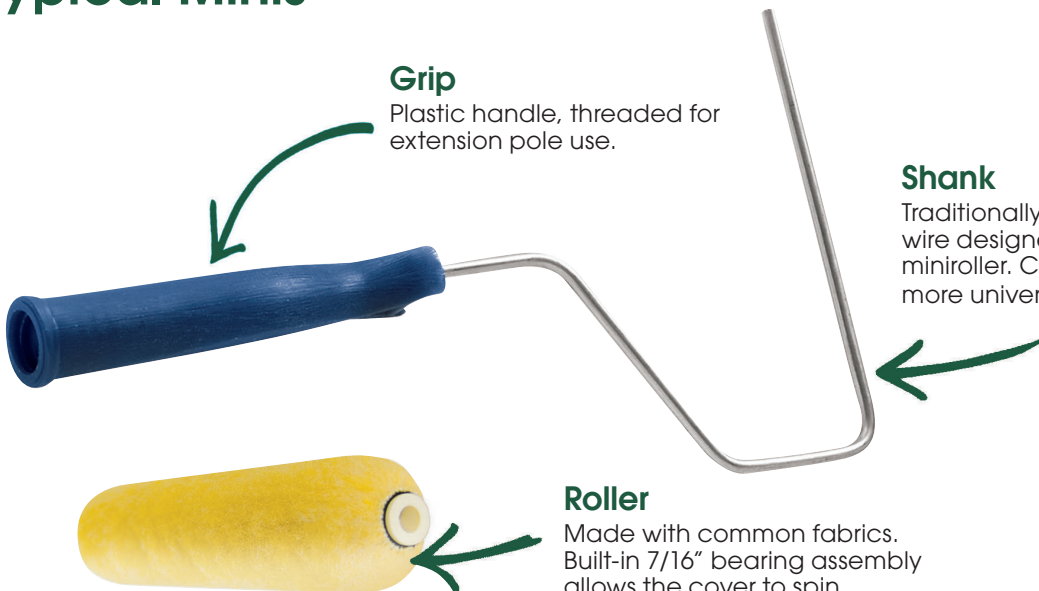

Roller

Made with common fabrics. Built-in 7/16" bearing assembly allows the cover to spin.