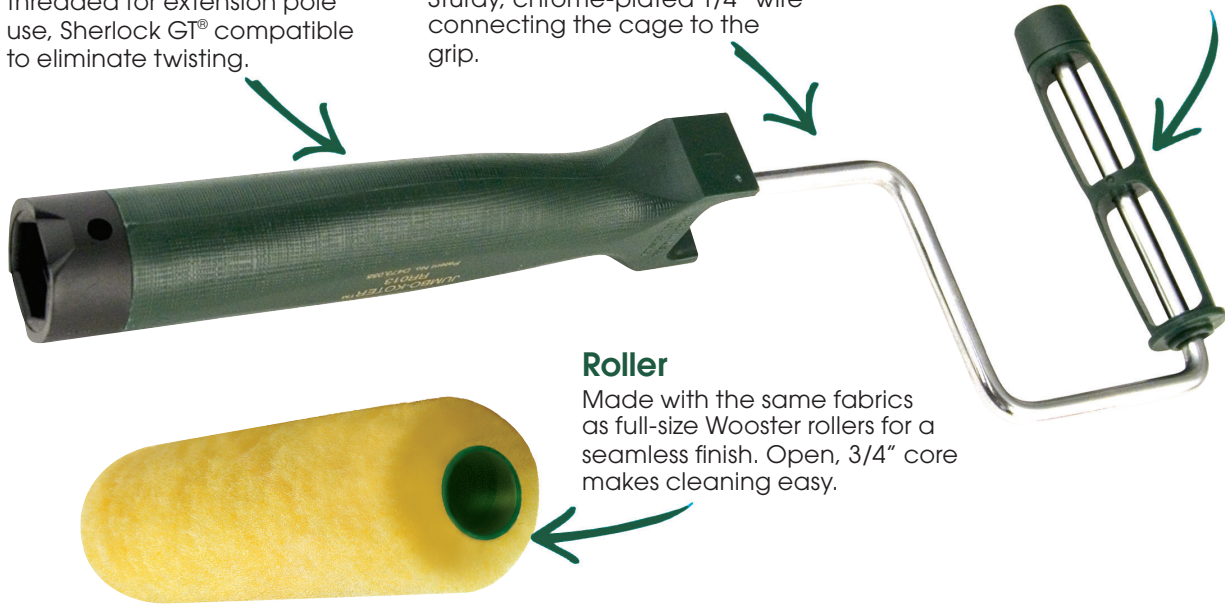

Minirollers & Trimmers

Miniroller Frames...What's the Difference?

Jumbo-Koter®

Grip

Full-size, polypropylene handle threaded for extension pole use, Sherlock GT® compatible to eliminate twisting.

Shank

Sturdy, chrome-plated 1/4" wire connecting the cage to the grip.

Cage

Precision-engineered to roll smoothly every time, even with heavy materials. Works with both 4 1/2" & 6 1/2" Jumbo-Koter minirollers.

Roller

Made with the same fabrics as full-size Wooster rollers for a seamless finish. Open, 3/4" core makes cleaning easy.