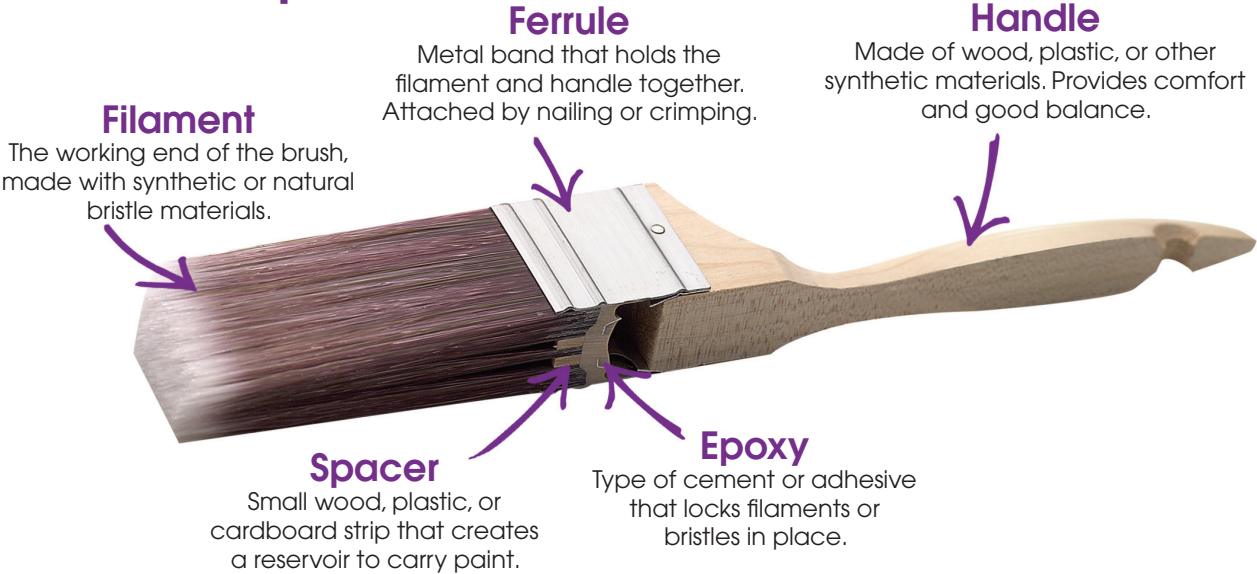

After choosing the proper filament for your application, choose the size and style that you prefer.

Brush Components

Handle Styles

Sash Long, thin handles in regular & rattail styles provide extra control.	Shortcut® Compact handle made of Shergrip® elastomeric material for comfort & control in tight spaces.	Varnish Medium, contoured beavertail handle designed for a comfortable feel.	Dowel Round, thin pencil-style varnish handle make the brush easy to rotate & direct.	Shasta® Unique, "diamond-cut" handle with thicker shoulder. Shaped to balance a 25/32" brush head.	Wall Large, thick beavertail style allows a good, firm grip and balances a large brush head.

Match the Brush to the Project

3" to 4"
Exterior siding, masonry, decks, fences, stairs, walls, ceilings, doors

2" to 2½"
Baseboards, cabinets, furniture, mouldings, railings, shutters, gutters

2" to 2½"
Window frames, casings, door mouldings, cutting-in walls & ceilings

1" to 1½"
Hobbies, crafts, window mullions, tight corners, very detailed areas