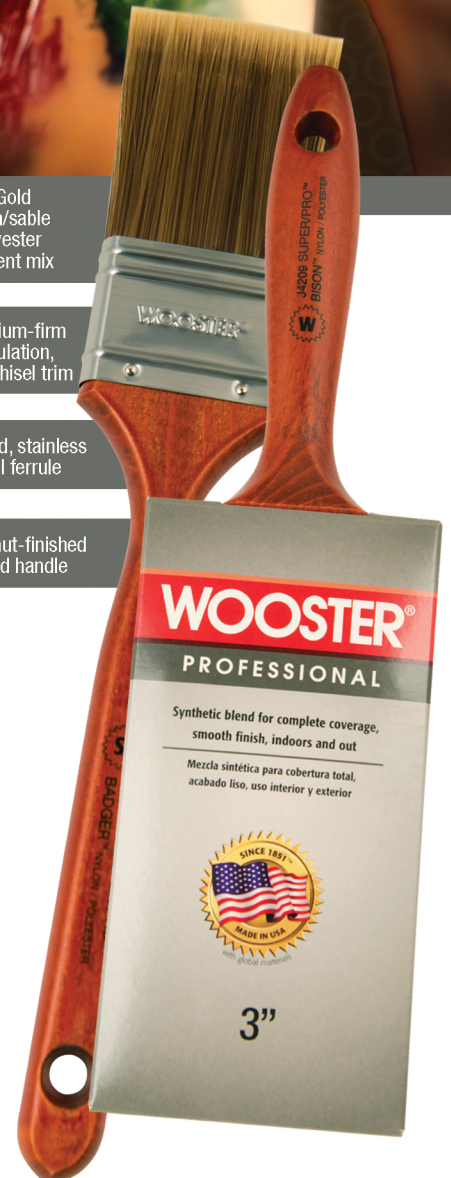

**WOOSTER**<sup>®</sup>

## Professional Paintbrushes with an

# Artist-Brush Feel

Every surface can be a fresh canvas with Wooster Super/Pro brushes. Made using a blend of gold nylon and sable polyester, they have strong leveling characteristics and just enough stiffness for applying coatings outdoors. Their smooth stroke and precise control mean that they're ideal for indoor use, too. Although they're formulated to perform well in latex and acrylic paints, these tools are also a good choice for stains and wood sealers. Super/Pro brushes have walnut-finished handles, an uncommon feature that gives this line a standout, classic look and feel. Super/Pro was launched as the first Wooster nylon/polyester blend; 40 years later, it's a favorite of seasoned painters.

- Gold nylon/sable polyester filament mix

- Medium-firm formulation, sharp chisel trim

- Round, stainless steel ferrule

- Walnut-finished wood handle

Cat. No. & Style	UPC 0-71497-	Size (Inches)	Length (Inches)	Thick (Inches)	Case Qty.	Cubic Ft. Per Case	Pounds Per Case
J4112 Lindbeck <sup>®</sup> angle sash	15013-4	1 1/2	27/16	1/2	6	.088	1.10
	15014-1	2	21 1/16	9/16	6	.102	1.54
	15015-8	2 1/2	215/16	5/8	6	.146	2.09
	15016-5	3	33/16	11/16	6	.178	2.65
J4102 Badger <sup>™</sup> flat sash	15064-6	2	21 1/16	9/16	6	.102	1.61
	15065-3	2 1/2	215/16	5/8	6	.146	2.12
	15066-0	3	33/16	11/16	6	.189	2.67
J4104 Ermine <sup>™</sup> varnish	15104-9	2	21 1/16	9/16	6	.102	1.39
	15105-6	2 1/2	215/16	5/8	6	.146	1.80
	15106-3	3	33/16	11/16	6	.146	2.42
J4209 Bison <sup>™</sup> wall	15156-8	3	315/16	1	6	.189	3.22
	15158-2	4	43/16	1	6	.273	4.40